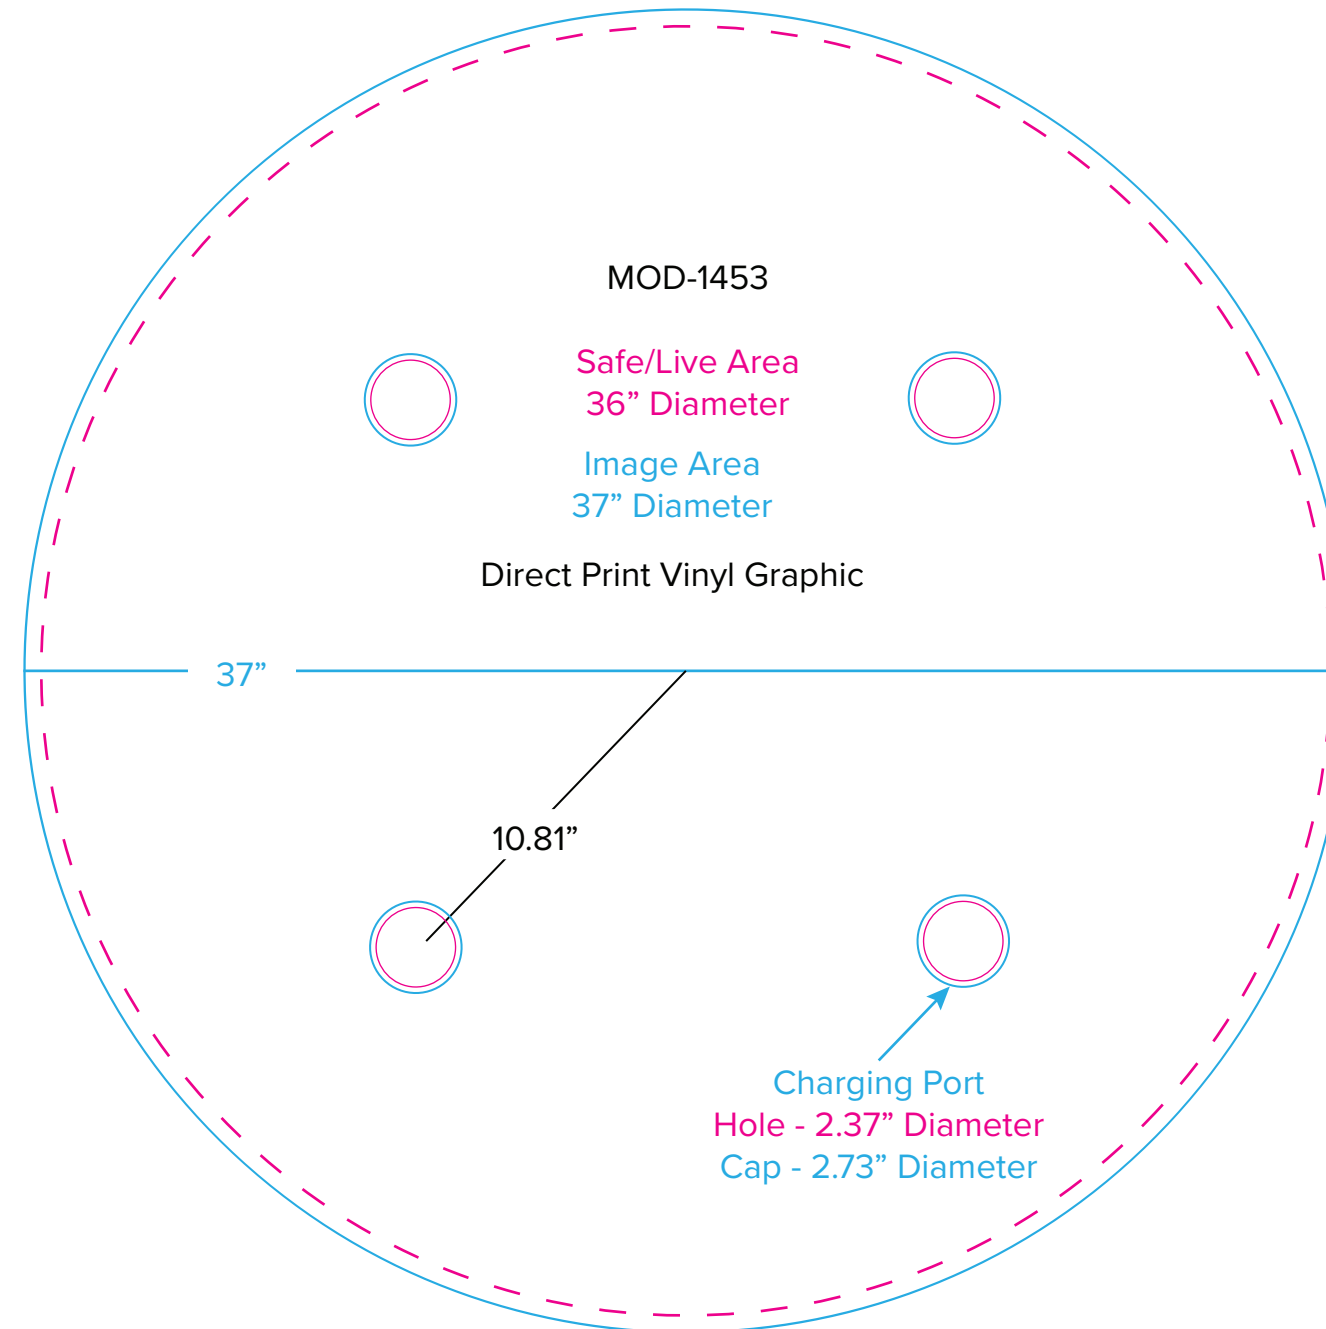

Graphic Template
10 x 20 Inline Exhibit
Backwall with Flat, Rectangular Panels, Convex Panel - SEG Graphics

NOTE: All Raster Art (jpg, tiff,psd, png, etc.) must be at least 100 dpi at print size.
Standard kits are often customized. Please check with Customer Service to ensure that this template matches your specific job.

Graphic Template

Backwall Workstation Countertop – Vinyl Graphics

Graphics **NOT** included in base price. Please request pricing.

NOTE: All Raster Art (jpg, tiff,psd, png, etc.) must be at least 100 dpi at print size.
Standard kits are often customized. Please check with Customer Service to ensure that this template matches your specific job.

Graphic Template Portable Counter – Vinyl Graphic

NOTE: All Raster Art (jpg, tiff,psd, png, etc.) must be at least 100 dpi at print size.
Standard kits are often customized. Please check with Customer Service to ensure that this template matches your specific job.