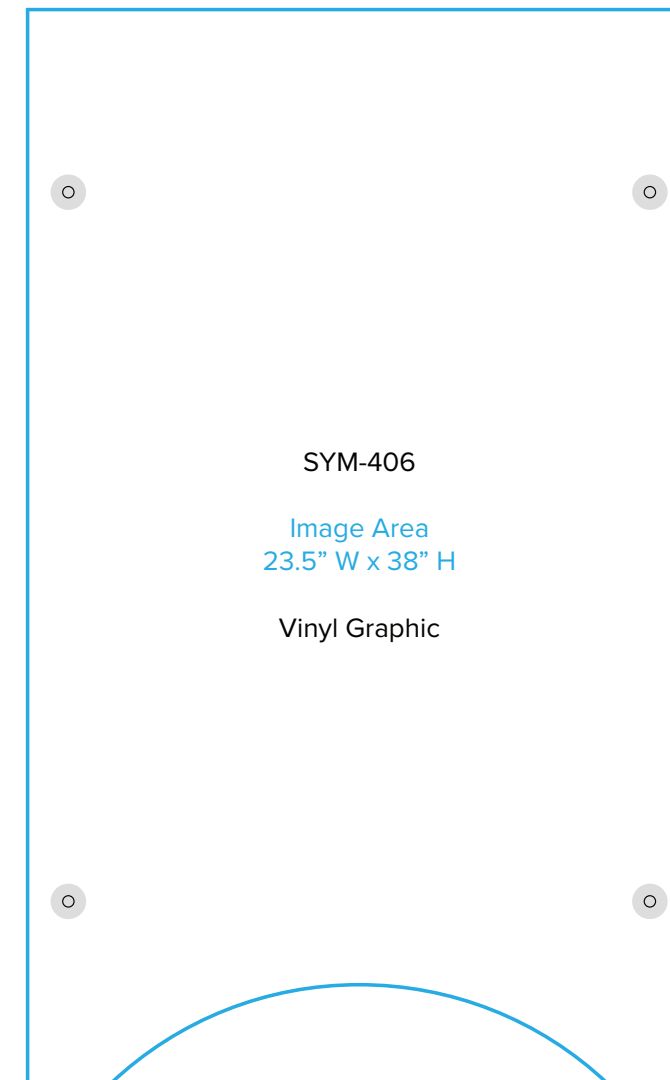

Graphic Template
10 x 20 Inline Exhibit
Backwall with Flat, Rectangular Panels, Convex Panel - SEG Graphics

NOTE: All Raster Art (jpg, tiff,psd, png, etc.) must be at least 100 dpi at print size.
Standard kits are often customized. Please check with Customer Service to ensure that this template matches your specific job.

Graphic Template

Backwall Workstation Countertop – Vinyl Graphics

Graphics **NOT** included in base price. Please request pricing.

NOTE: All Raster Art (jpg, tiff,psd, png, etc.) must be at least 100 dpi at print size.
Standard kits are often customized. Please check with Customer Service to ensure that this template matches your specific job.

Graphic Template Portable Counter – Vinyl Graphic

NOTE: All Raster Art (jpg, tiff,psd, png, etc.) must be at least 100 dpi at print size.
Standard kits are often customized. Please check with Customer Service to ensure that this template matches your specific job.