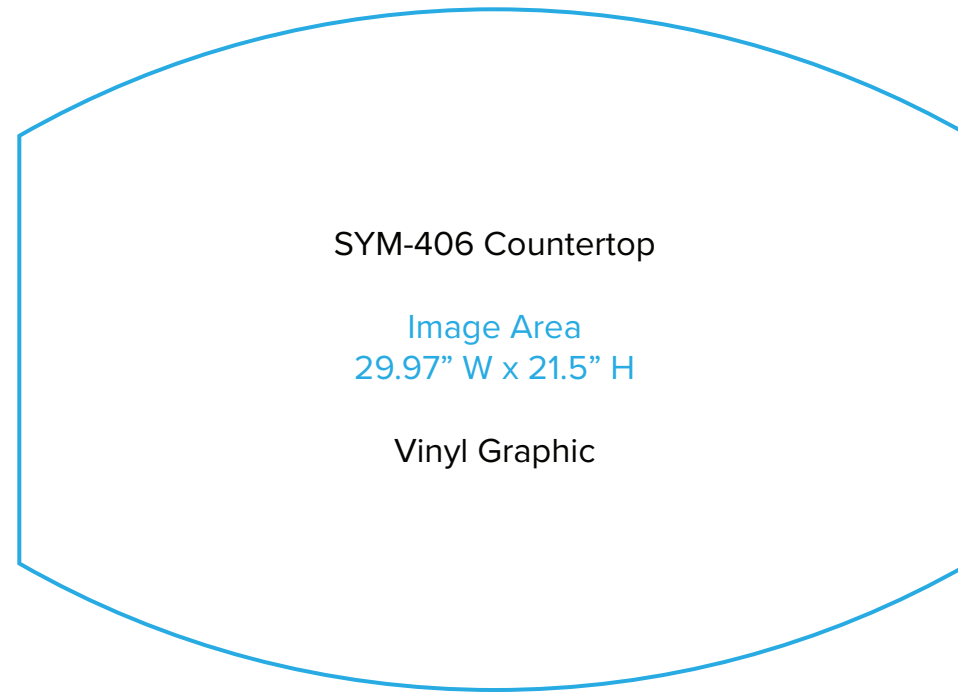

Graphic Template Portable Counter – Vinyl Graphic

NOTE: All Raster Art (jpg, tiff,psd, png, etc.) must be at least 100 dpi at print size.
Standard kits are often customized. Please check with Customer Service to ensure that this template matches your specific job.