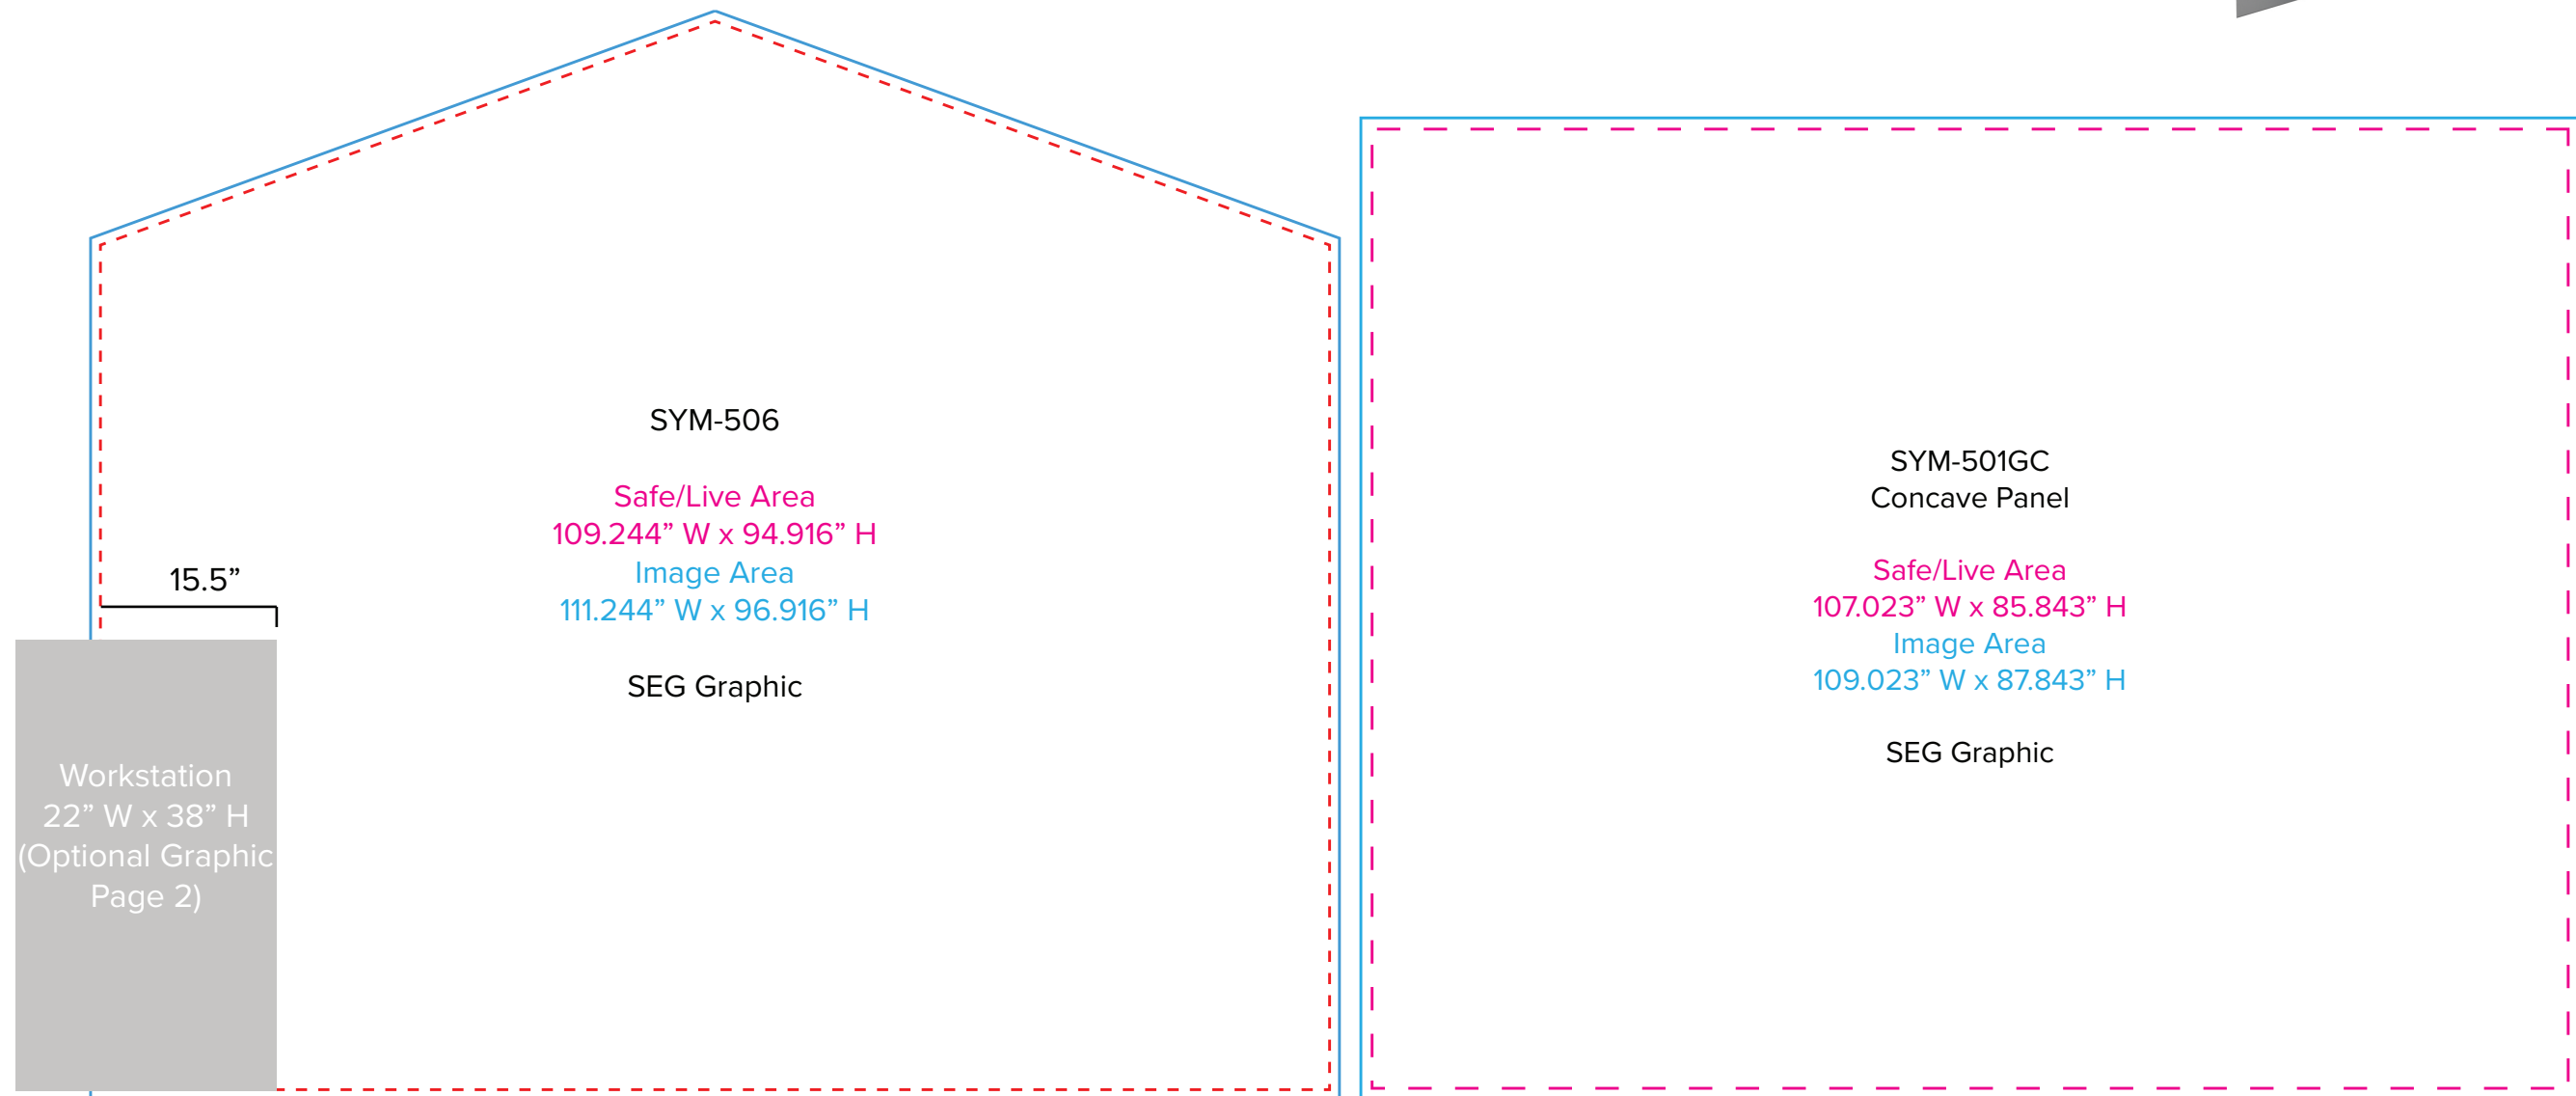

Graphic Template
10 x 20 Inline Exhibit
Backwall with Flat, Rectangular Panels, Convex Panel - SEG Graphics

NOTE: All Raster Art (jpg, tiff,psd, png, etc.) must be at least 100 dpi at print size.
Standard kits are often customized. Please check with Customer Service to ensure that this template matches your specific job.

Graphic Template

Backwall Workstation Countertop – Vinyl Graphics

Graphics **NOT** included in base price. Please request pricing.

NOTE: All Raster Art (jpg, tiff,psd, png, etc.) must be at least 100 dpi at print size.
Standard kits are often customized. Please check with Customer Service to ensure that this template matches your specific job.

Graphic Template Portable Counter – Vinyl Graphic

NOTE: All Raster Art (jpg, tiff,psd, png, etc.) must be at least 100 dpi at print size.
Standard kits are often customized. Please check with Customer Service to ensure that this template matches your specific job.