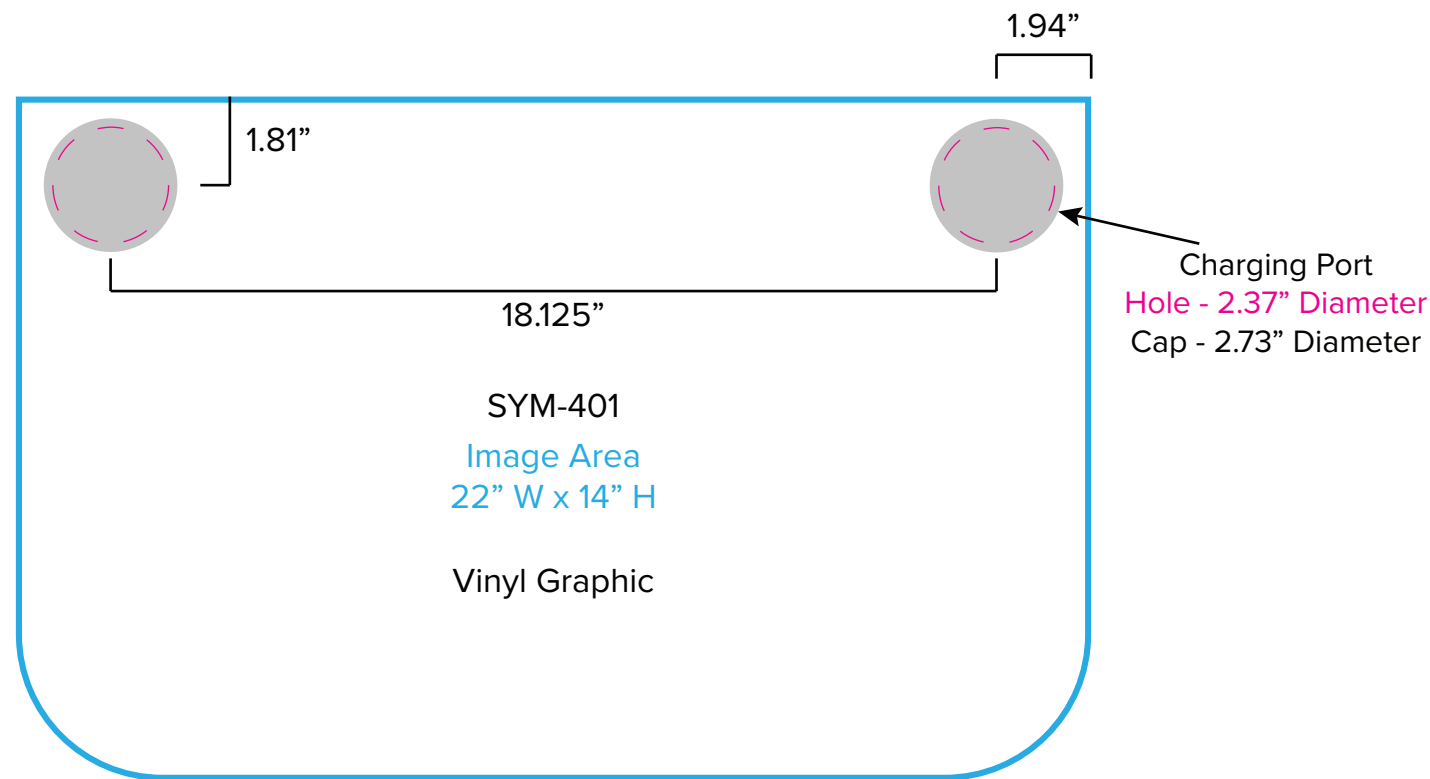

Graphic Template
10 x 20 Inline Exhibit
Backwall with Flat, Rectangular Panels, Convex Panel - SEG Graphics

NOTE: All Raster Art (jpg, tiff,psd, png, etc.) must be at least 100 dpi at print size.
Standard kits are often customized. Please check with Customer Service to ensure that this template matches your specific job.

Graphic Template

Backwall Workstation Countertop – Vinyl Graphics

Graphics **NOT** included in base price. Please request pricing.

NOTE: All Raster Art (jpg, tiff,psd, png, etc.) must be at least 100 dpi at print size.
Standard kits are often customized. Please check with Customer Service to ensure that this template matches your specific job.

Graphic Template Portable Counter – Vinyl Graphic

NOTE: All Raster Art (jpg, tiff,psd, png, etc.) must be at least 100 dpi at print size.
Standard kits are often customized. Please check with Customer Service to ensure that this template matches your specific job.